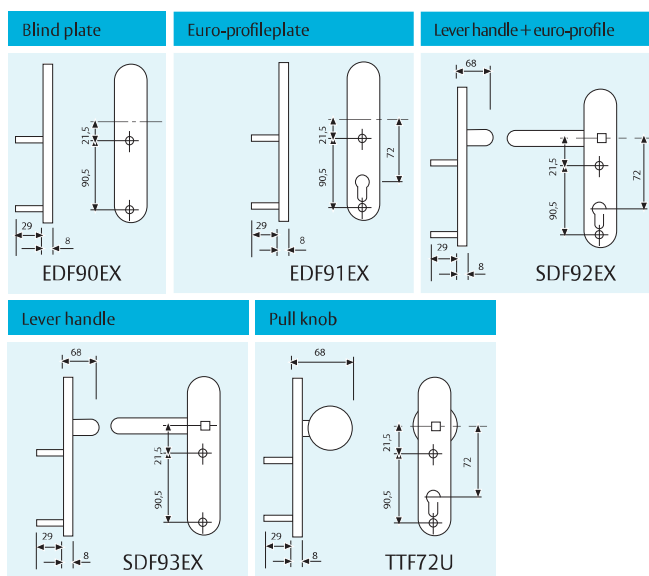

## Specification

- Outside trims for mortise version
- Same design for different solutions

## Accessories

- DIN cylinder

## Ordering numbers

PED/A/510/NE	EDF90EXNE	Blind plate BLACK finish
PED/A/510/PP	EDF90EXPP	Blind plate SILVER finish
PED/A/510/IS	EDF90EXIS16	Blind plate S/STEEL finish
PED/A/520/NE	EDF91EXNE	Europrofile plate BLACK finish
PED/A/520/PP	EDF91EXPP	Europrofile plate SILVER finish
PED/A/520/IS	EDF91EXIS16	Europrofile plate S/STEEL finish
PED/A/540/NE	SDF92EXNE	SENA lever handle + europrofile BLACK finish
PED/A/540/PP	SDF92EXPP	SENA lever handle + europrofile SILVER finish
PED/A/540/IS	SDF92EXIS16	SENA lever handle + europrofile S/STEEL finish
PED/A/550/NE	SDF93EXNE	SENA blind plate + europrofile BLACK finish
PED/A/550/PP	SDF93EXPP	SENA blind plate + europrofile SILVER finish
PED/A/550/IS	SDF93EXIS16	SENA blind plate + europrofile S/STEEL finish
PED/A/530/NE	TTF72UNE	pull knob + europrofile BLACK finish
PED/A/530/PP	TTF72UPP	pull knob + europrofile SILVER finish
PED/A/530/IS	TTF72UIS16	pull knob + europrofile S/STEEL finish